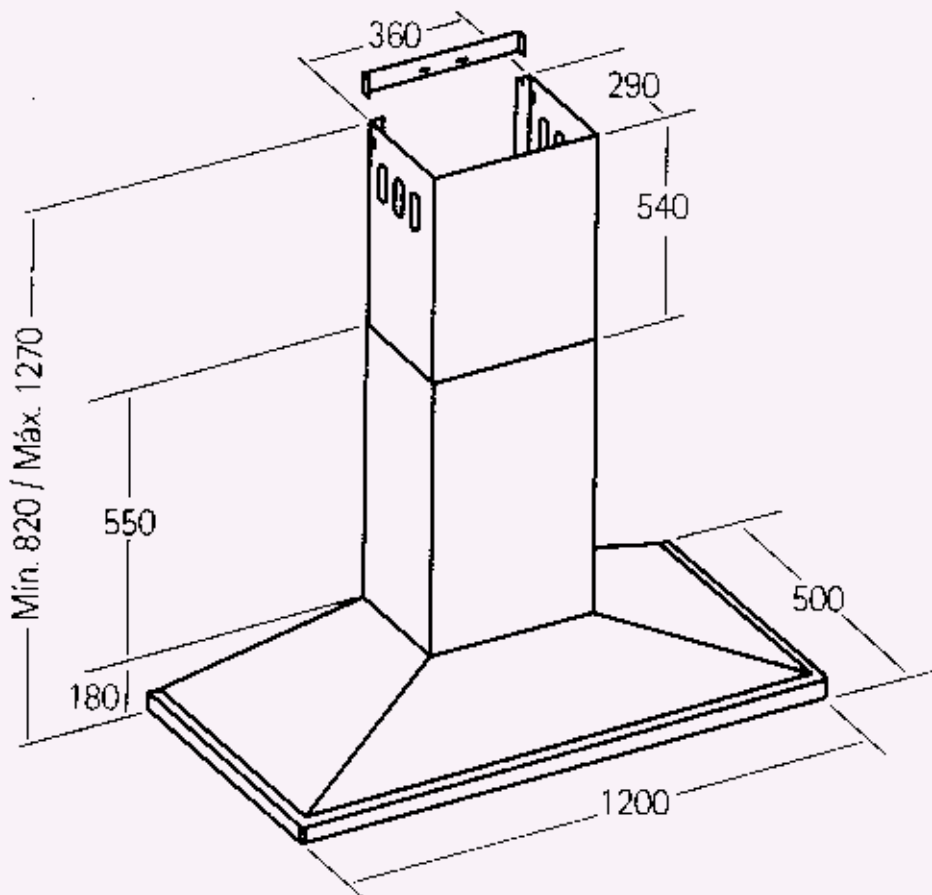

Beta

Vectaire Ltd
Lincoln Road
Cressex Business Park
High Wycombe
Bucks, HP12 3RH
Tel: +44(0)1494 522333
Fax: +44(0)1494 522337
Email: sales@vectaire.co.uk