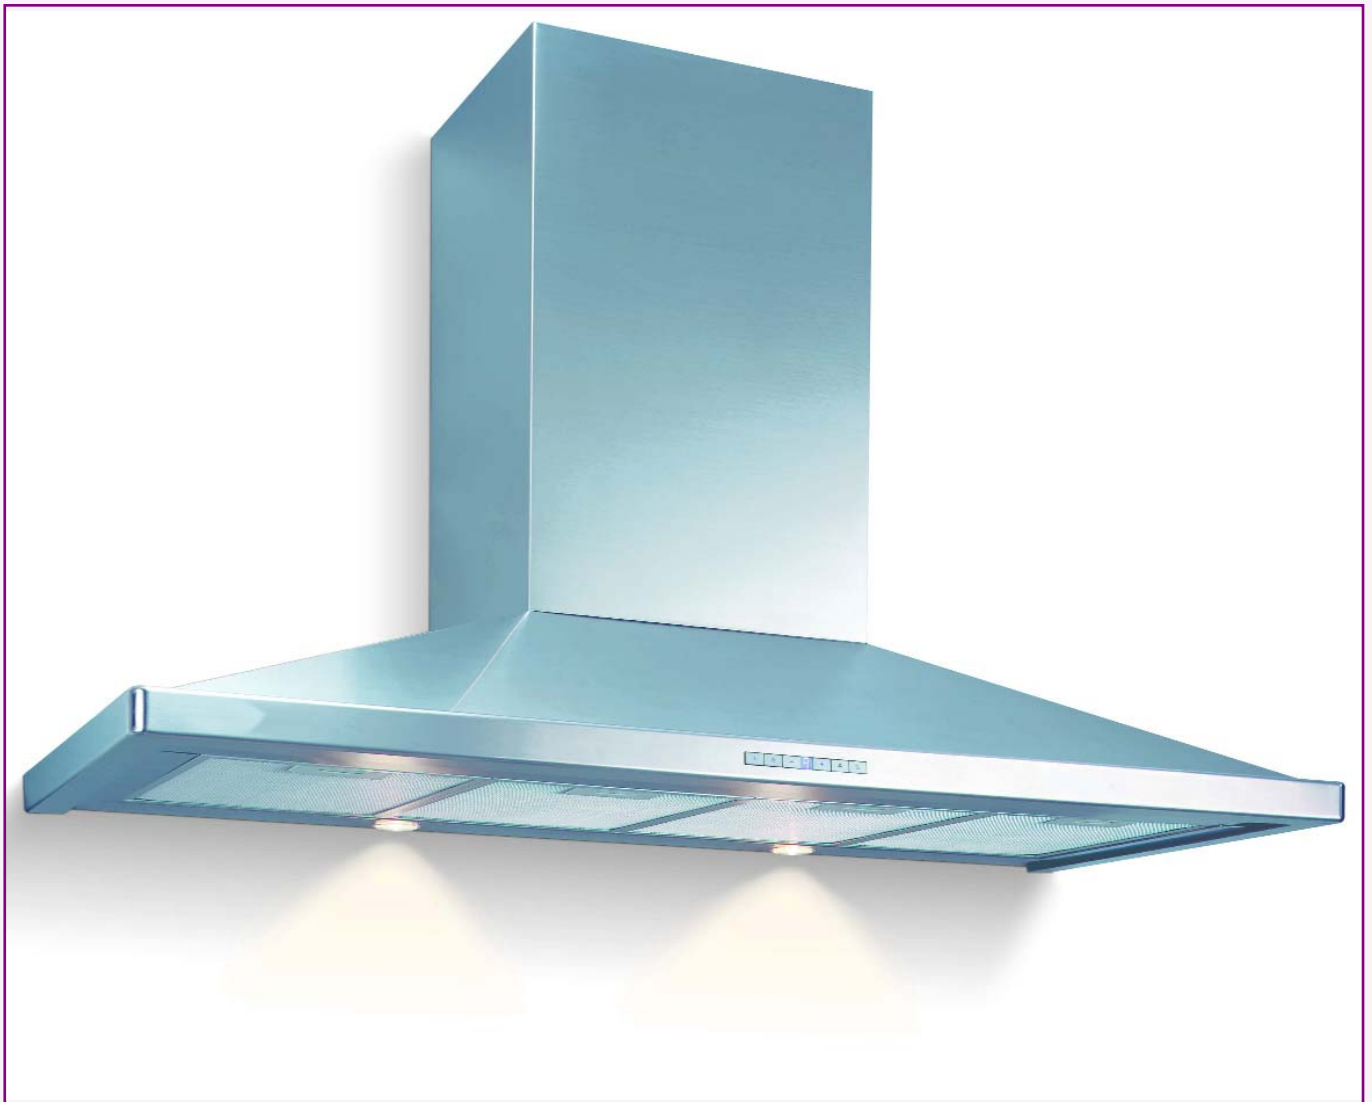

# Beta

- Traditional deluxe chimney hood
- Extract or recirculation
- 3 speed push button control
  - airflow 3 - 851 m<sup>3</sup>/hr
  - airflow 2 - 720 m<sup>3</sup>/hr
  - airflow 1 - 590 m<sup>3</sup>/hr
- Air pressure - 507 Pa
- 2 x 50w halogen lights
- 3/4 washable grease filters
- Adjustable chimney height
- Available in 100cm and 120cm widths
- Powerful tangential 240w motor
- Stainless steel